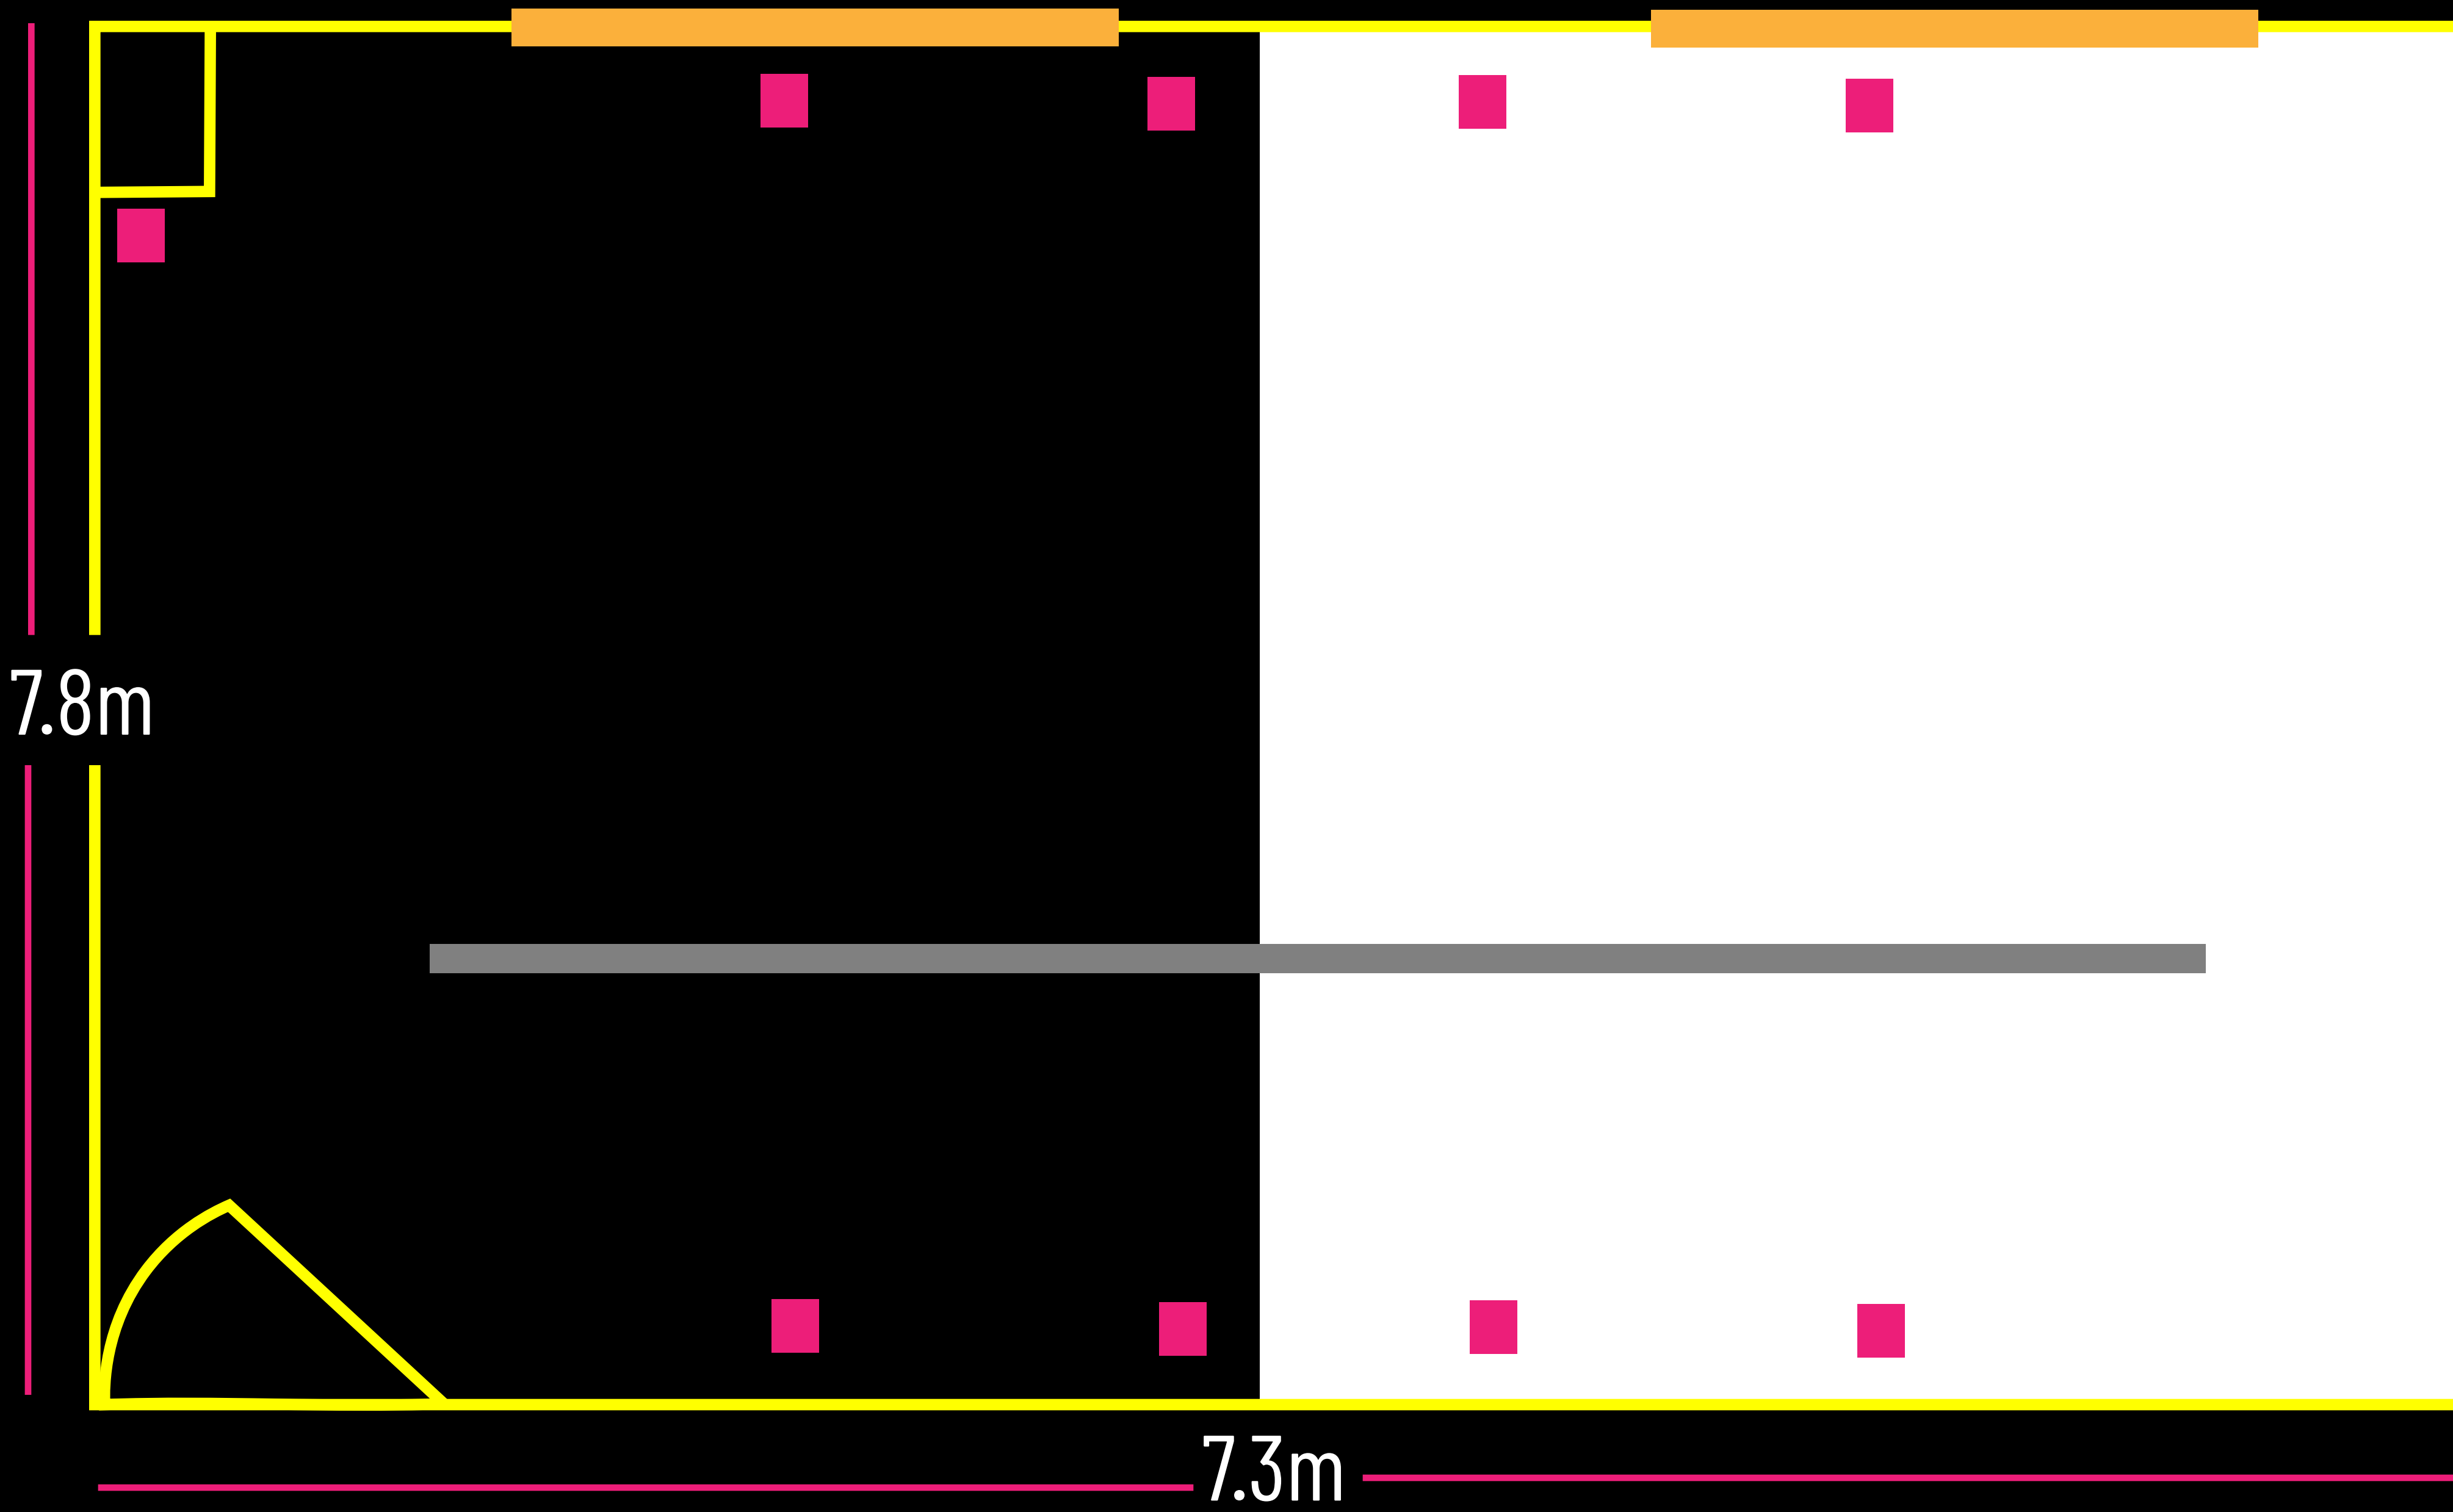

Studio Floor Plan (not to scale)

Key

Twin 13 amp socket

Rigged Single Truss Tube (6m)

Window 177cm x 105cm -
blocked by black drape, Can
be removed to let in natural
light.

NEON
SIX
FOUR.

Studio Floor Plan (not to scale)